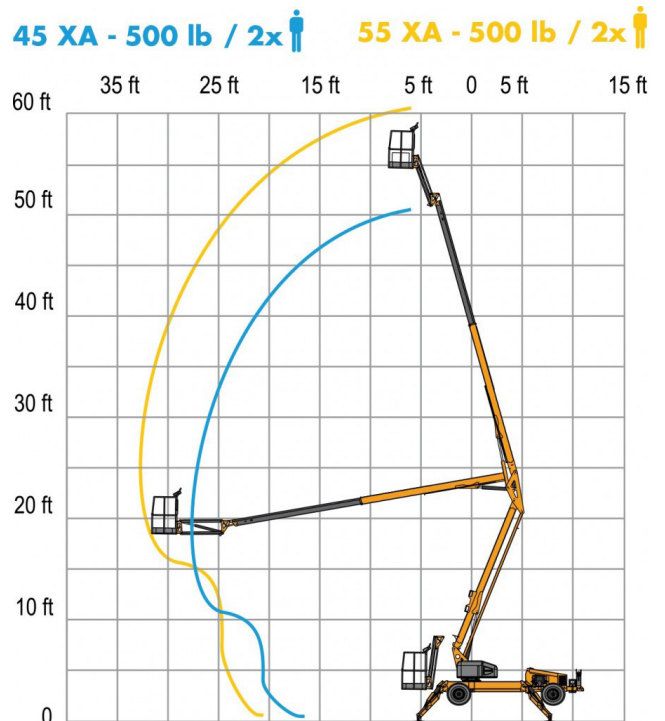

55 XA Lightweight Self-Propelled X-Boom

- **Flexible Power System**- runs on gas engine and/or electric battery
- 55' Platform Height
- **Automatic Leveling System**- A self-leveling system provides quick and easy set-up in less than 30 seconds
- Easy to use controls
- 4000 watt generator and 110V GFI protected outlets

DAILY	WEEKLY	MONTHLY
\$325	\$1150	\$2875

Working Height	61ft.
Platform Height	55ft. 3in.
Working Outreach	27ft. 4in.
Turntable rotation	700° non-continuous
Width - Traveling	5ft. 8in.
- Working	12ft. 9in.
Height - Overall	6ft. 9in.
Length - Overall	21ft. 2in.
Weight	6,000 lbs.
Platform Capacity	500 lbs.
Platform Size	5ft x 2ft 6in
Power System	Flexible Power (engine & battery)