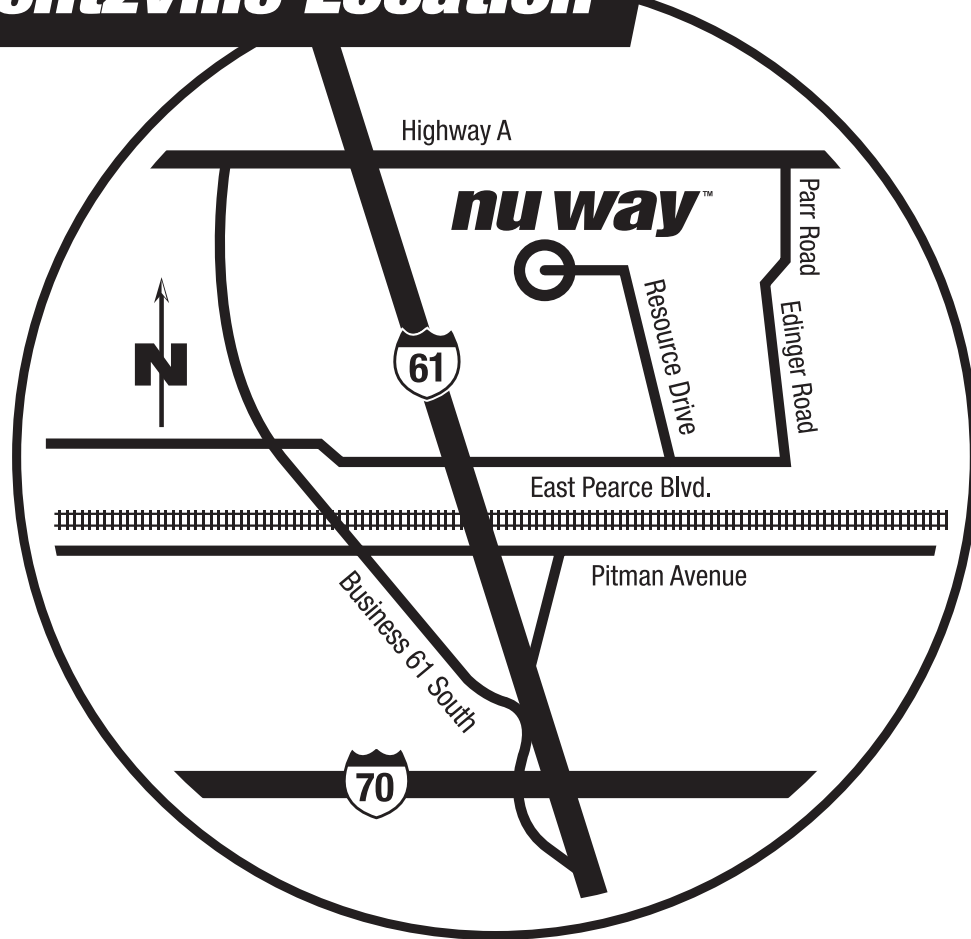

nu way[®]

Everything for the Contractor!

Wentzville Location

Wentzville, MO

115 Resource Dr. Wentzville, MO 63385
636-327-8877

Directions:

From St. Louis: Take Interstate 70 West to Hwy 61 North. Go north 1/8 mile to Pitman Road Exit, then turn left at light. Go to Business Route 61, then turn right and go 1/8 mile to East Pearce Blvd. Turn right and go to Resource Dr., then turn left.

From Troy, MO: Take Hwy 61 South to Hwy A. Turn right and go to Business Route 61. Turn left and go 2/3 mile to East Pearce Blvd. Turn left and go to Resource Dr., then turn left.

4190 HOFFMEISTER AVE.
ST. LOUIS, MO 63125-2298
314.544.1214 • FAX 314.544.1656
800.542.1214

3100 SOUTH TEN MILE DR.
JEFFERSON CITY, MO 65109-1013
573.893.8786 • FAX 573.893.8737
800.345.9154

4788 OLD CAPE ROAD EAST
JACKSON, MO 63755-3816
573.204.0100 • FAX 573.204.0411
800.599.9854

115 RESOURCE DR.
WENTZVILLE, MO 63385-1560
636.327.8877 • FAX 636.327.4944
888.999.6883