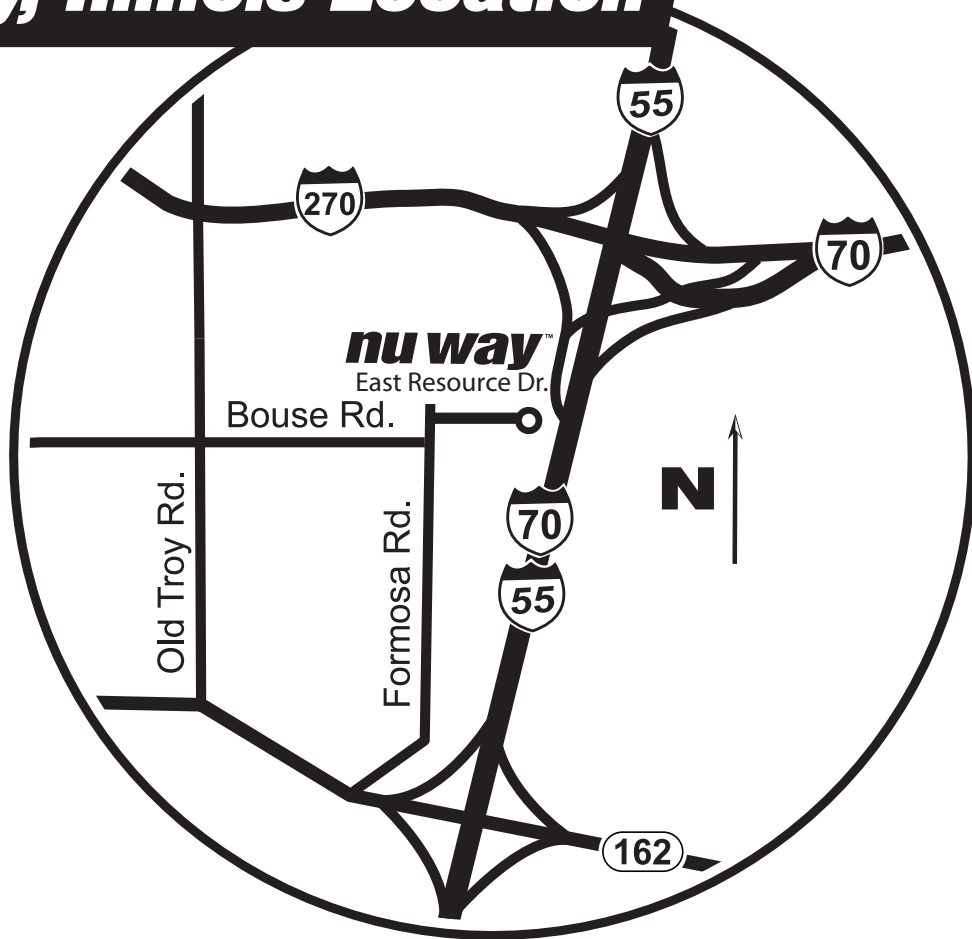

nu way®

Everything for the Contractor!

Troy, Illinois Location

Troy, IL

**7651 East Resource Dr. Troy, IL 62294
618-288-3400**

Directions:

From Hwy 55/70: Take Exit 18 west on Route 162 (Edwardsville Road). Make an immediate right on Formosa Road (in front of Cracker Barrel) then make a right on East Resource Drive.

4190 HOFFMEISTER AVE.
ST. LOUIS, MO 63125-2298
314.544.1214 • FAX 314.544.1656
800.542.1214

3100 SOUTH TEN MILE DR.
JEFFERSON CITY, MO 65109-1013
573.893.8786 • FAX 573.893.8737
800.345.9154

4788 OLD CAPE ROAD EAST
JACKSON, MO 63755-3816
573.204.0100 • FAX 573.204.0411
800.599.9854