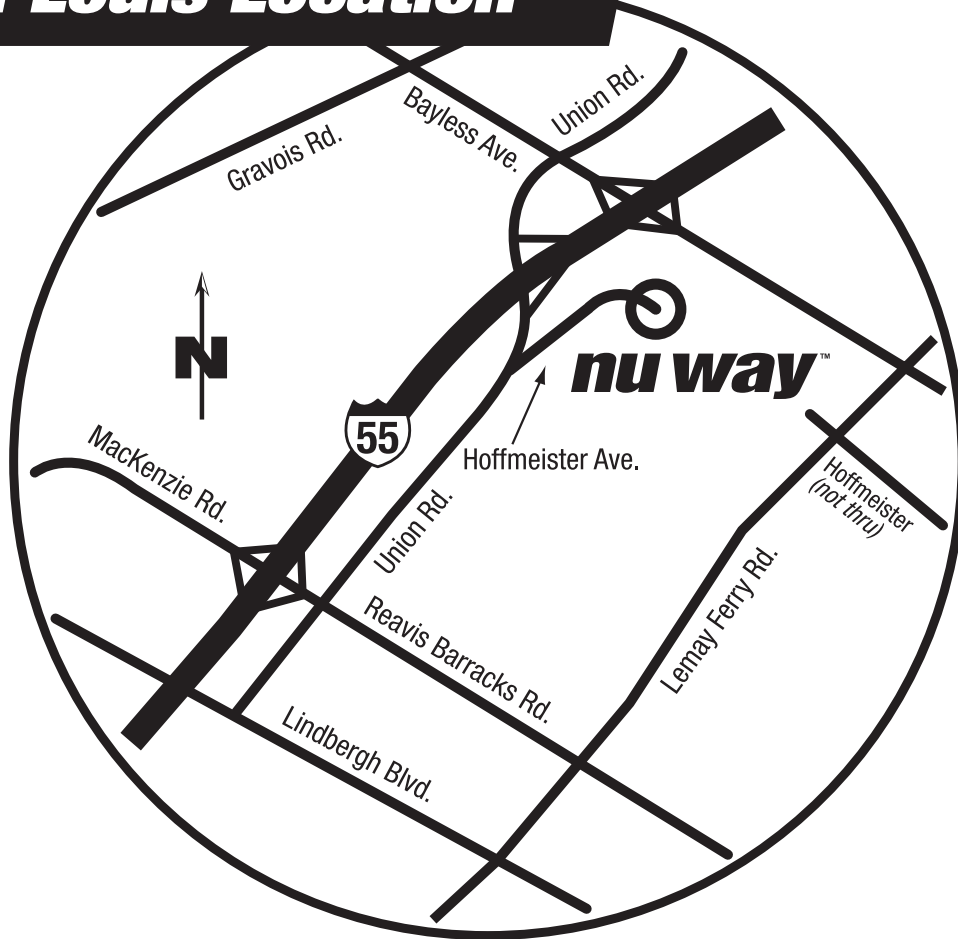

nu way®

Everything for the Contractor!

St. Louis Location

St. Louis, MO

**4190 Hoffmeister Ave. St. Louis, MO 63125
314-544-1214**

Directions:

I-55 N from I-270: North on 55 to Reavis Barracks (exit 199). Right on Reavis to Union Road. Left on Union. Go 3/4 mile to Hoffmeister. Right on Hoffmeister then about 1/2 mile.

I-55 S: South on 55 to Union Road (exit 200). Left on Union. Cross over 55 and make left on Hoffmeister at bottom of overpass, then about 1/2 mile.

4190 HOFFMEISTER AVE.
ST. LOUIS, MO 63125-2298
314.544.1214 • FAX 314.544.1656
800.542.1214

3100 SOUTH TEN MILE DR.
JEFFERSON CITY, MO 65109-1013
573.893.8786 • FAX 573.893.8737
800.345.9154

4788 OLD CAPE ROAD EAST
JACKSON, MO 63755-3816
573.204.0100 • FAX 573.204.0411
800.599.9854

115 RESOURCE DR.
WENTZVILLE, MO 63385-1560
636.327.8877 • FAX 636.327.4944
888.999.6883