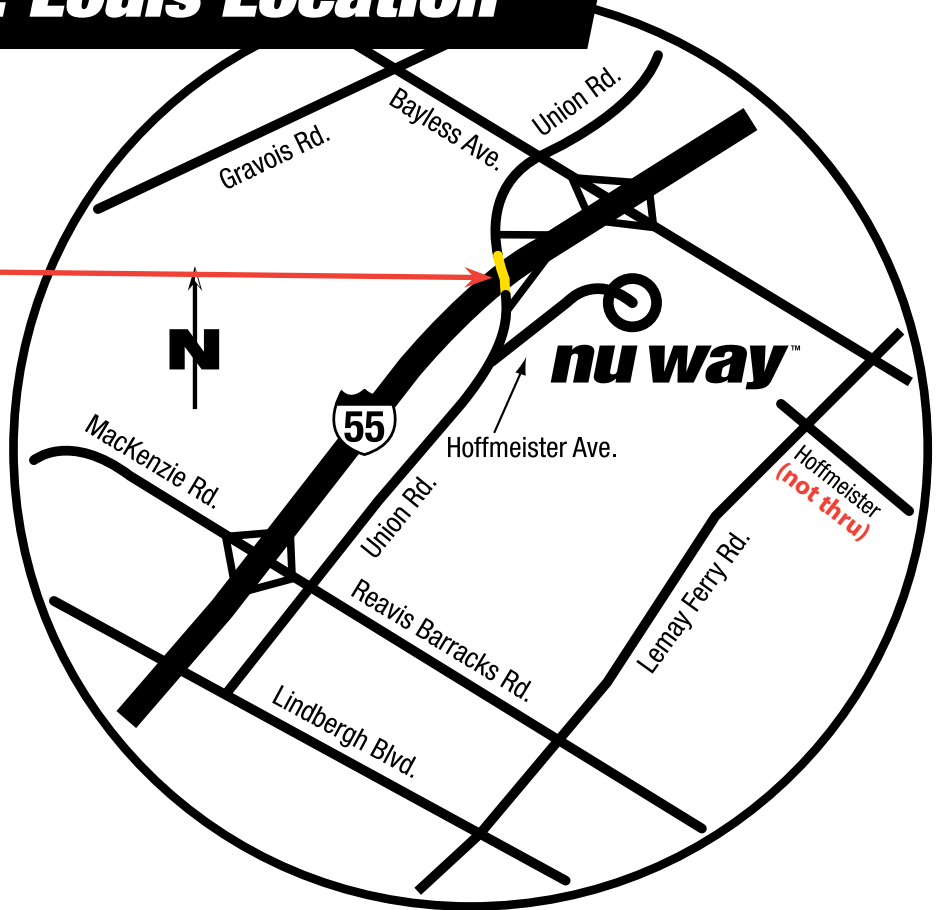

nu way®

Everything for the Contractor!

Union Bridge Temporary Detour

St. Louis Location

Southbound 55 Customers

Take 55 South to Reavis Barracks Ext 199. Left on Reavis Barracks to Union Rd. Left on Union Rd. Go 3/4 mile to Hoffmeister. Right on Hoffmeister then about 1/2 mile.

Northbound 55 Customers

Are not affected by the detour.

St. Louis, MO

4190 Hoffmeister Ave. St. Louis, MO 63125
314-544-1214

Northbound 55 Customers:

I-55 N from I-270: North on 55 to Reavis Barracks (exit 199). Right on Reavis to Union Road. Left on Union. Go 3/4 mile to Hoffmeister. Right on Hoffmeister then about 1/2 mile.