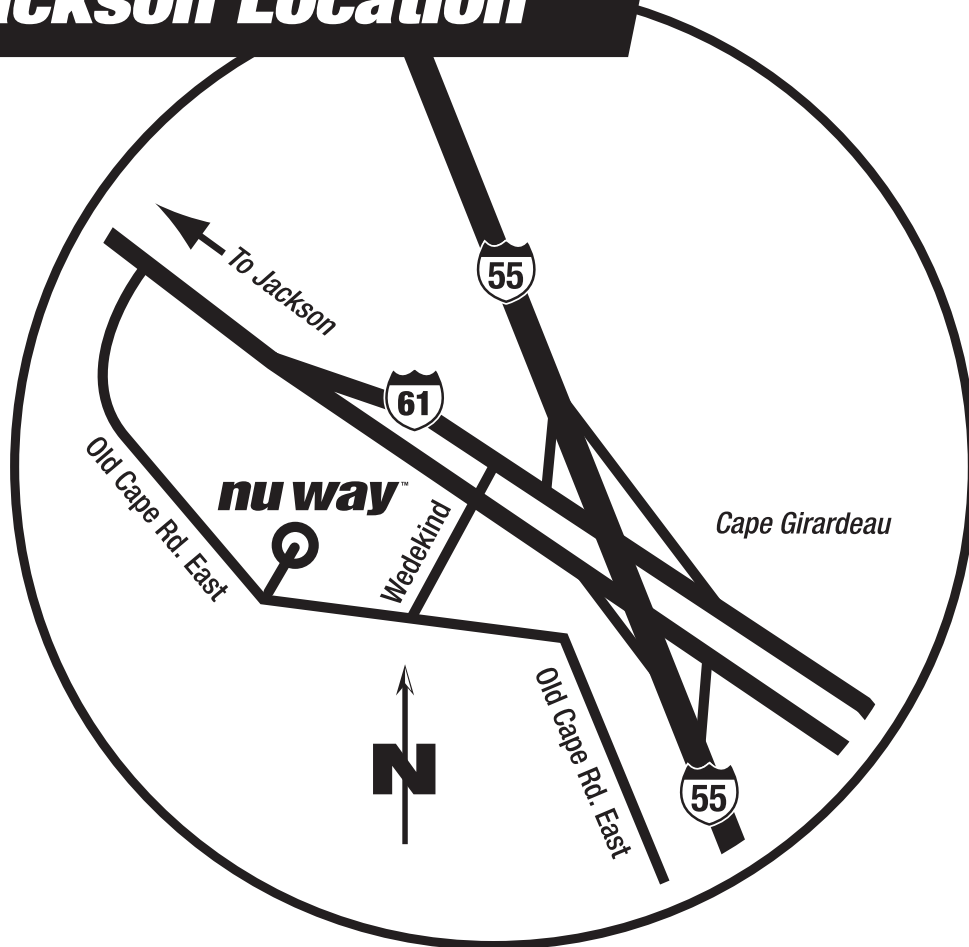

## **Jackson Location**

## **Jackson, MO**

**4788 Old Cape Rd. Jackson, MO 63755**  
**573-204-0100**

### **Directions:**

From I-55: Take Exit 99 west on divided Hwy. 61 approximately 1/10 mile. South (left) on Wedekind Road to top of hill. Turn to the right on Old Cape Road. At bottom of hill turn right on gravel driveway. White building with blue stripe.