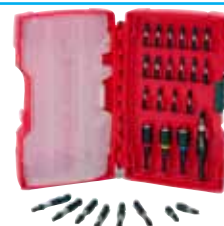

- Powerful 13 Amp, 9,000 RPM Motor
- Tool-Free Accessory Change
- 5/8"-11 spindle

**Fastback Utility
Flip Knife**

\$15.00

48-22-1901

**11-N-1 Screwdriver
with Wire Stripper**

\$14.75

48-22-2113

**29 Pc. Shockwave
Impact Duty Driver Bit Set**