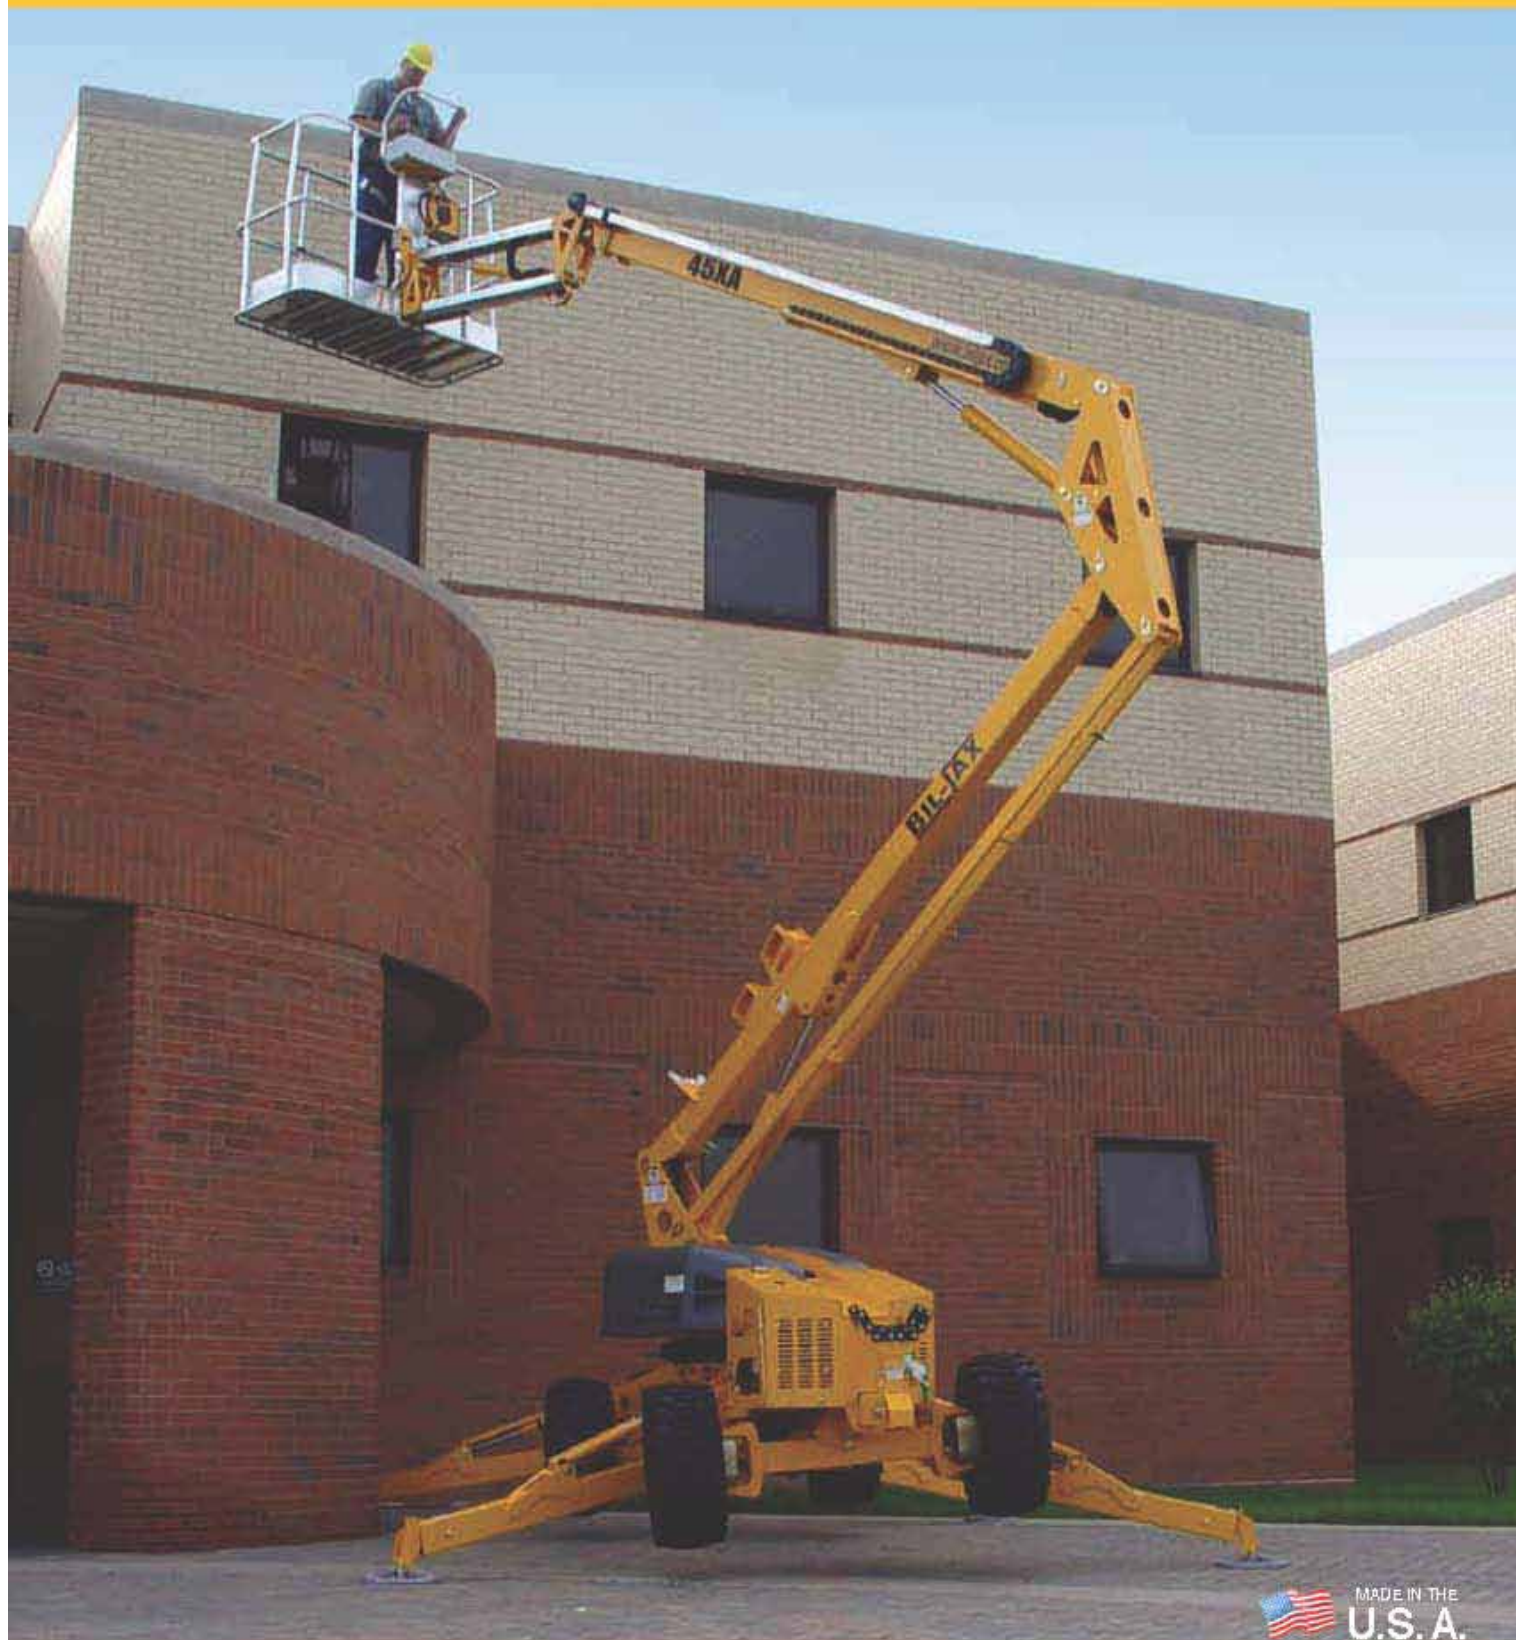

Haulotte >>>
GROUP

BILJAX

nu way
Rents

LIGHTWEIGHT SELF-PROPELLED X-BOOMS

MADE IN THE
U.S.A.

Haulotte >>>
GROUP

BILJAX

Tel: +1 419 445 8915 - www.biljax.com - www.haulotte-usa.com