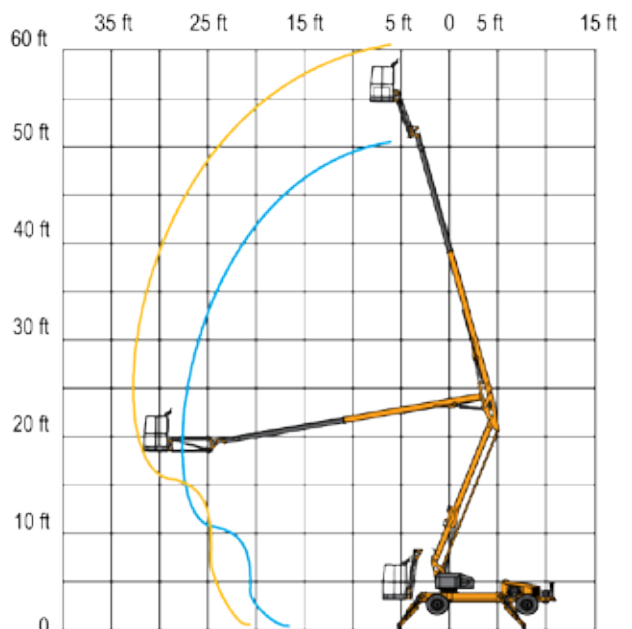

DAILY	WEEKLY	MONTHLY
$305	$1075	$2750

Working Height	51ft.
Platform Height	45ft.
Working Outreach	20ft. 1in.
Turntable rotation	700° non-continuous
Width - Traveling	5ft. 6in.
- Working	11ft. 4in.
Height - Overall	6ft. 6in.
Length - Overall	18ft. 3in.
Weight	4,715 lbs.
Platform Capacity	500 lbs.
Platform Size	5ft x 2ft 6in
Power System	Flexible Power (engine & battery)

45 XA - 500 lb / 2x